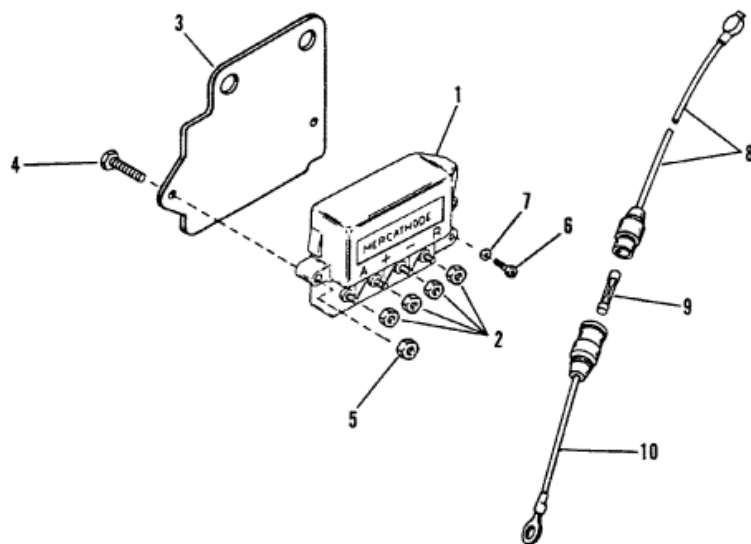

MERCATHODE

**STERN
DRIVE**

Parts List						
Ref	Class	Part	Description	Qty	Comment	Footnote
1		42600A	3 CONTROLLER	1		
2	11	68219	NUT	4		
3		18893T	BRACKET	1		
4	10	40001	16 SCREW	2		
5	11	40021	NUT	2		
6	10	62568	SCREW	1		
7	12	30164	WASHER	2		
8	84	95084A	9 WIRE (LONG-RED)	1		
9	88	79091	FUSE (20 AMP)	1		
10	84	95084A	10 WIRE (SHORT-RED)	1		